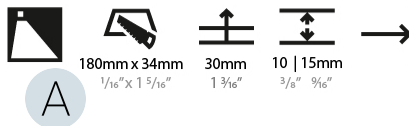

GENERAL

Series: Delight
Subseries: Delight String Step
Brand: Prolicht
Division: Architectural
Mounting Type: Recessed
Mounting Location: Wall
Subcategory: Step Light

PHYSICAL

Shape: Rectangle
Length (mm): 190
Length (in): 7 1/2
Height (mm): 40
Depth (mm): 27
Height (in): 1 9/16
Depth (in): 1 1/16
Ceiling Thickness (mm): 10 / 12 / 15
Ceiling Thickness (in): 3/8 or 1/2 or 9/16
Min. Recessing Depth (mm): 30
Min. Recessing Depth (in): 1 3/16
Light Distribution: Asymmetric
Weight (kg): 0.208
Weight (lbs): 0.4576
Fixture Finish: SSR / BKV / CWI / CRY / HAB / UFT / ITA / RUA / FTG / MYG / LOD / PUS / FRO / FUP / KIA / POP / BLS / SPG / MEY / GOH / GUM / CHC / COM / ABZ / JAG / OBR / MOS / ROR
Fixture Material: Aluminum
Cut-out Measurements: 140mm / 5 1/2" x 34mm / 1 5/16"

LED

Number of LEDs: 1
Color Temperature (°K): 3000 / 3500 / 5000
Max. Delivered Lumen (lm): 60
CRI: >80 CRI
Lamp Life (hrs): 50000

OPTICAL

RATINGS AND CERTIFICATIONS

Certified By: Certified for North American Standards
IP rating: IP20